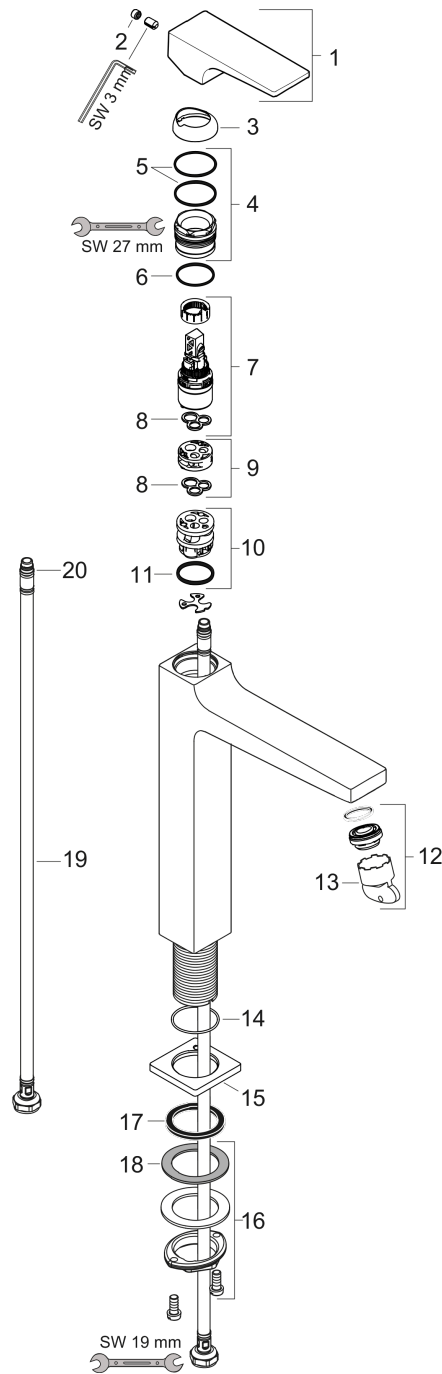

Metropol

Single lever basin mixer 260 with lever handle for washbowls with push-open waste set

Surfaces: **Brushed Bronze** Article Number: **32512140**

Description

product features

- consists of: single lever basin mixer, waste set
- ComfortZone 260
- projection 204 mm
- spray type: normal spray
- maximum flow rate at 3 bar: 5 l/min
- ceramic cartridge
- temperature limitation adjustable
- suitable for continuous flow water heaters
- push-open waste set G 1¼
- material waste set: metal
- connection type: G ¾ connections
- connection dimension: DN15

Technology

Design awards

Product image

Scale drawing

Flowchart

Metropol

Single lever basin mixer 260 with lever handle for washbowls with push-open waste set

Surfaces: **Brushed Bronze** Article Number: **32512140**

Exploded Drawing

Year of production: >04/20

Metropol

Single lever basin mixer 260 with lever handle for washbowls with push-open waste set

Surfaces: **Brushed Bronze** Article Number: **32512140**

Spare part list

Year of production: >04/20

Pos.	Description	Article Number	Price	PU
1	handle	92995140	-	1
2	screw cover	95704000	-	1
3	flange	92625140	-	1
4	nut	92689000	-	1
5	O-ring 27x1,5	92527000	-	1
6	O-ring 25x1,5	98146000	-	1
7	cartridge, assy	97685000	-	1
8	seal	98865000	-	1
9	adapter for cartridge	92628000	-	1
10	adapter for cartridge	98866000	-	1
11	O-ring 23x2	98398000	-	1
12	aerator M24x1 (5 l/min)	92996000	-	1
13	service tool	95661000	-	1
14	O-ring 32x1,5	92936000	-	1
15	escutcheon	93048140	-	1
16	fixing set (Ø 32)	13961000	-	1
17	flat seal	98749000	-	1
18	lever collar	97548000	-	1
19	connection hose 600 mm M8x0,75 G3/8	96556000	-	1
20	O-ring 6,6x1,6	93019000	-	1
a	fixation extension 35 mm	13898000	-	1