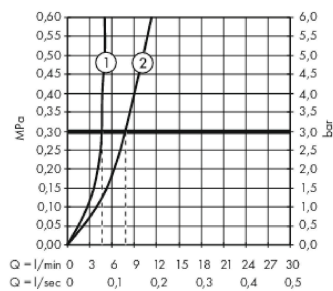

Metropol

Single lever basin mixer 260 with lever handle for washbowls with push-open waste set

Surfaces: **Brushed Bronze** Article Number: **32512140**

Description

product features

- consists of: single lever basin mixer, waste set
- ComfortZone 260
- projection 204 mm
- spray type: normal spray
- maximum flow rate at 3 bar: 5 l/min
- ceramic cartridge
- temperature limitation adjustable
- suitable for continuous flow water heaters
- push-open waste set G 1¼
- material waste set: metal
- connection type: G ¾ connections
- connection dimension: DN15

Technology

Design awards

Product image

Scale drawing

Flowchart

Metropol

Single lever basin mixer 260 with lever handle for washbowls with push-open waste set

Surfaces: **Brushed Bronze** Article Number: **32512140**

Exploded Drawing

Year of production: >04/20

Metropol

Single lever basin mixer 260 with lever handle for washbowls with push-open waste set

Surfaces: **Brushed Bronze** Article Number: **32512140**

Spare part list