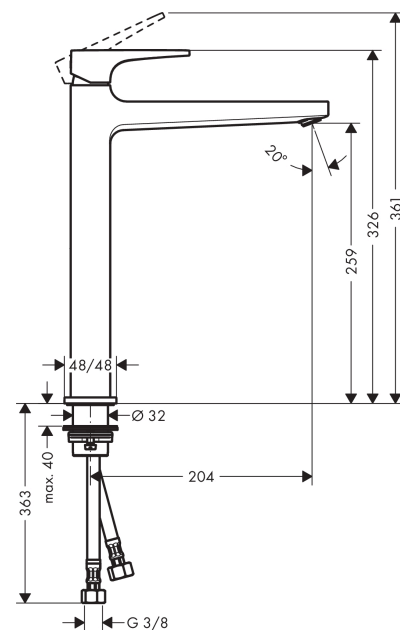

Metropol

Single lever basin mixer 260 with lever handle for washbowls with push-open waste set

Surfaces: **Brushed Bronze** Article Number: **32512140**

Description

product features

- consists of: single lever basin mixer, waste set
- ComfortZone 260
- projection 204 mm
- spray type: normal spray
- maximum flow rate at 3 bar: 5 l/min
- ceramic cartridge
- temperature limitation adjustable
- suitable for continuous flow water heaters
- push-open waste set G 1¼
- material waste set: metal
- connection type: G ¾ connections
- connection dimension: DN15

Technology

Design awards

Product image

Scale drawing

Flowchart

Metropol

Single lever basin mixer 260 with lever handle for washbowls with push-open waste set

Surfaces: **Brushed Bronze** Article Number: **32512140**

Exploded Drawing

Year of production: >04/20

Metropol

Single lever basin mixer 260 with lever handle for washbowls with push-open waste set

Surfaces: **Brushed Bronze** Article Number: **32512140**

Spare part list

Year of production: >04/20

Pos.	Description	Article Number	Price	PU
1	handle	92995140	-	1
2	screw cover	95704000	-	1
3	flange	92625140	-	1
4	nut	92689000	-	1
5	O-ring 27x1,5	92527000	-	1
6	O-ring 25x1,5	98146000	-	1
7	cartridge, assy	97685000	-	1
8	seal	98865000	-	1
9	adapter for cartridge	92628000	-	1
10	adapter for cartridge	98866000	-	1
11	O-ring 23x2	98398000	-	1
12	aerator M24x1 (5 l/min)	92996000	-	1
13	service tool	95661000	-	1
14	O-ring 32x1,5	92936000	-	1
15	escutcheon	93048140	-	1
16	fixing set (Ø 32)	13961000	-	1
17	flat seal	98749000	-	1
18	lever collar	97548000	-	1
19	connection hose 600 mm M8x0,75 G3/8	96556000	-	1
20	O-ring 6,6x1,6	93019000	-	1
a	fixation extension 35 mm	13898000	-	1